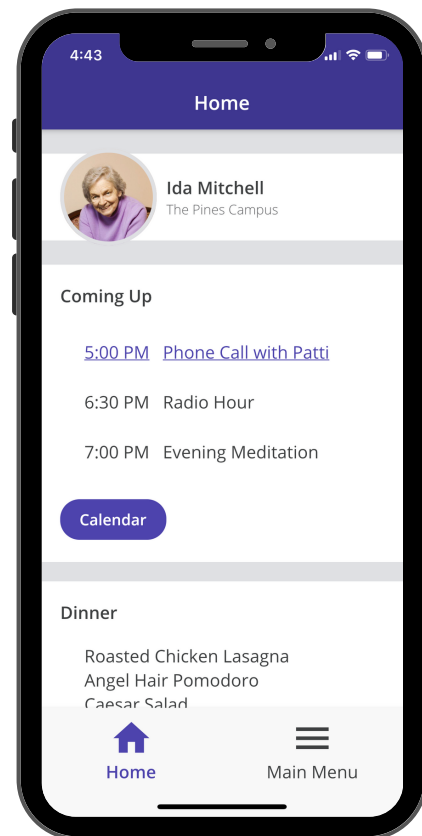

SHARE provides two ways to access community info on your mobile device.

COMMUNITY PIN

RESIDENT/FAMILY LOGIN

- Community Activities
- Menus
- Announcements
- Community Media Gallery
- Staff Directory

- Everything from the Community PIN Version
- Messaging & Media Sharing with Family and Staff
- Personal Media Galleries
- Push Notifications
- View Activity Participation

Download the app for free from the App Store or Play Store (search for Spectrio SHARE). Ask your community for their PIN, or ask them to create a resident or family account for you.