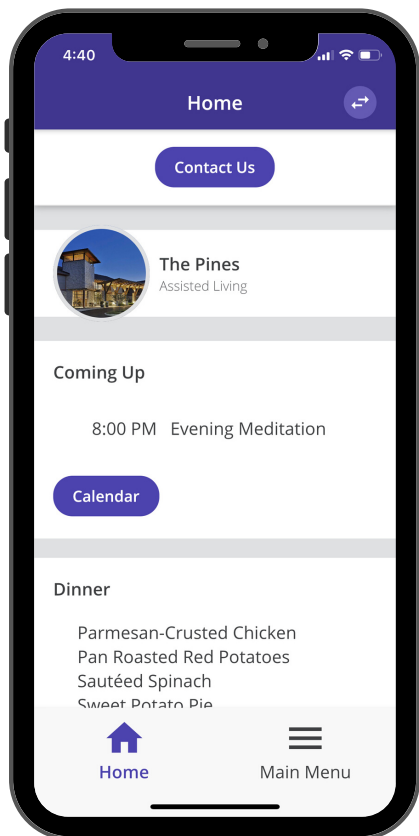

SHARE provides two ways to access community info on your mobile device.

COMMUNITY PIN

RESIDENT/FAMILY LOGIN

- Community Activities
- Menus
- Announcements
- Community Media Gallery
- Staff Directory

- Everything from the Community PIN Version
- Messaging & Media Sharing with Family and Staff
- Personal Media Galleries
- Push Notifications
- View Activity Participation

Download the app for free from the App Store or Play Store (search for Spectrio SHARE). Ask your community for their PIN, or ask them to create a resident or family account for you.